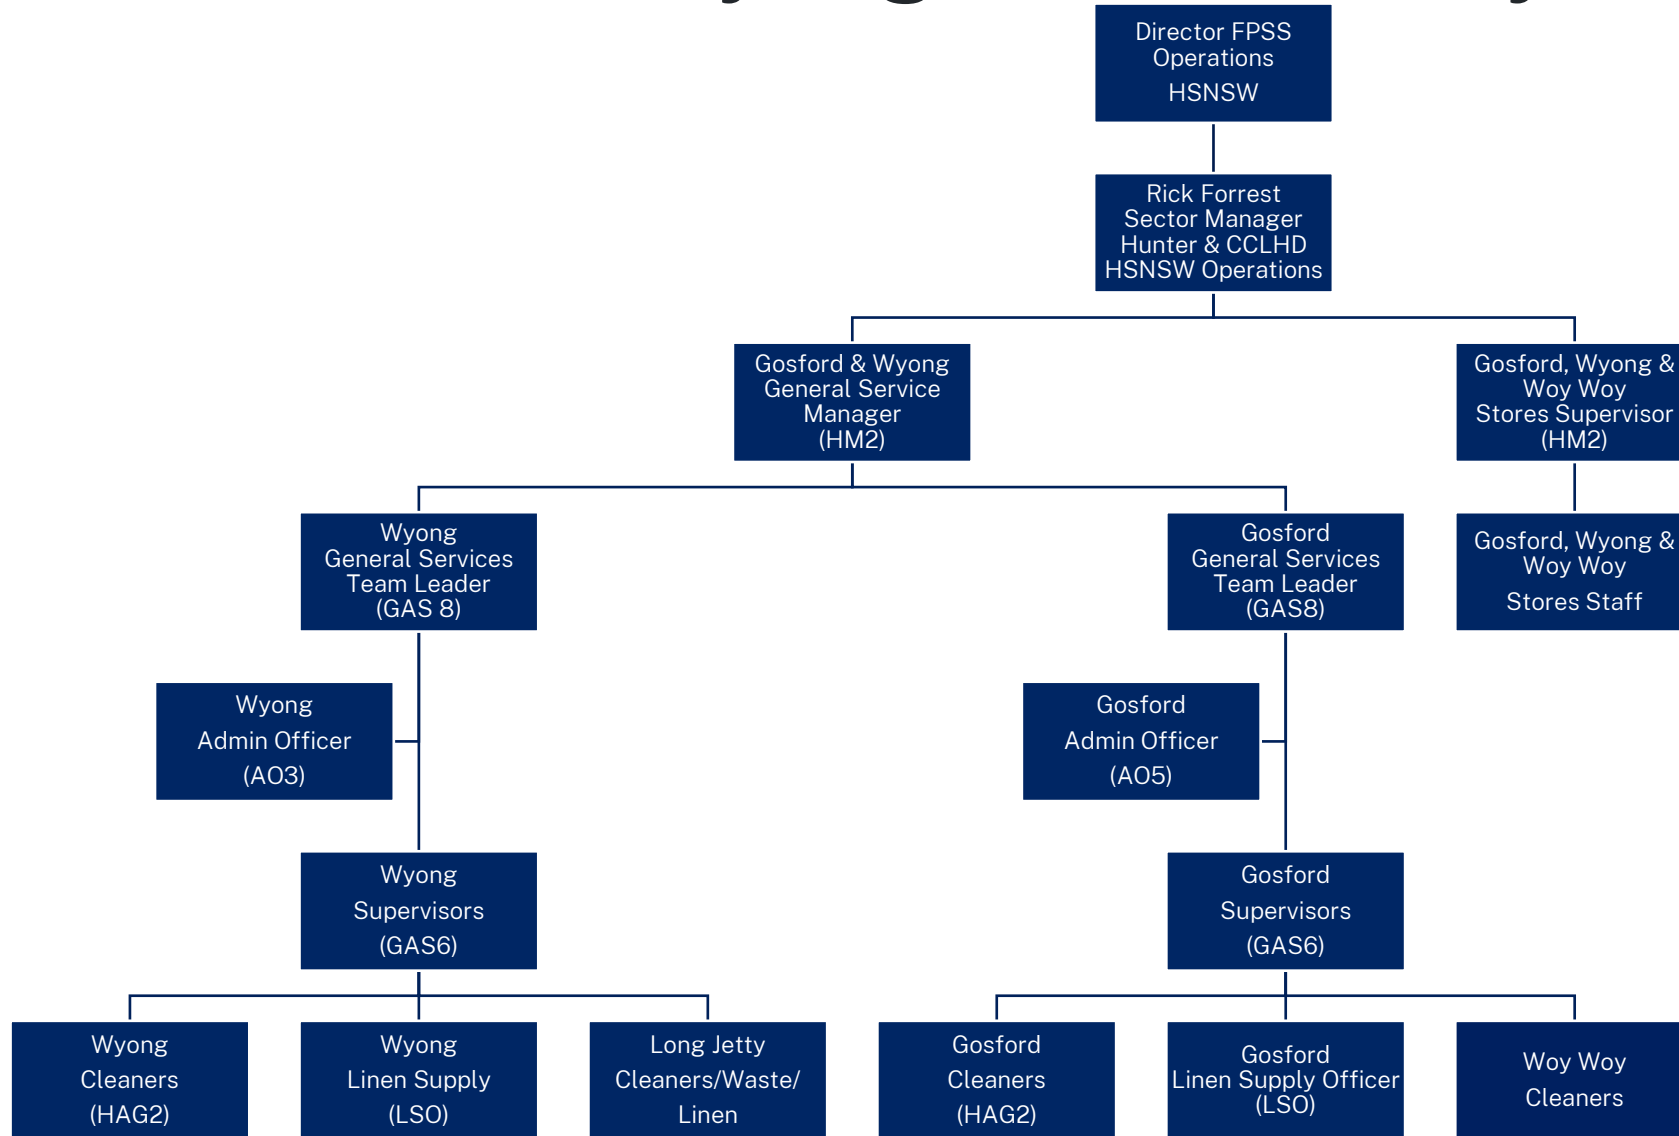

Operations Structure – Wyong/Gosford/Woy Woy

Training and Compliance Officer will report to Environmental Support Services Manager